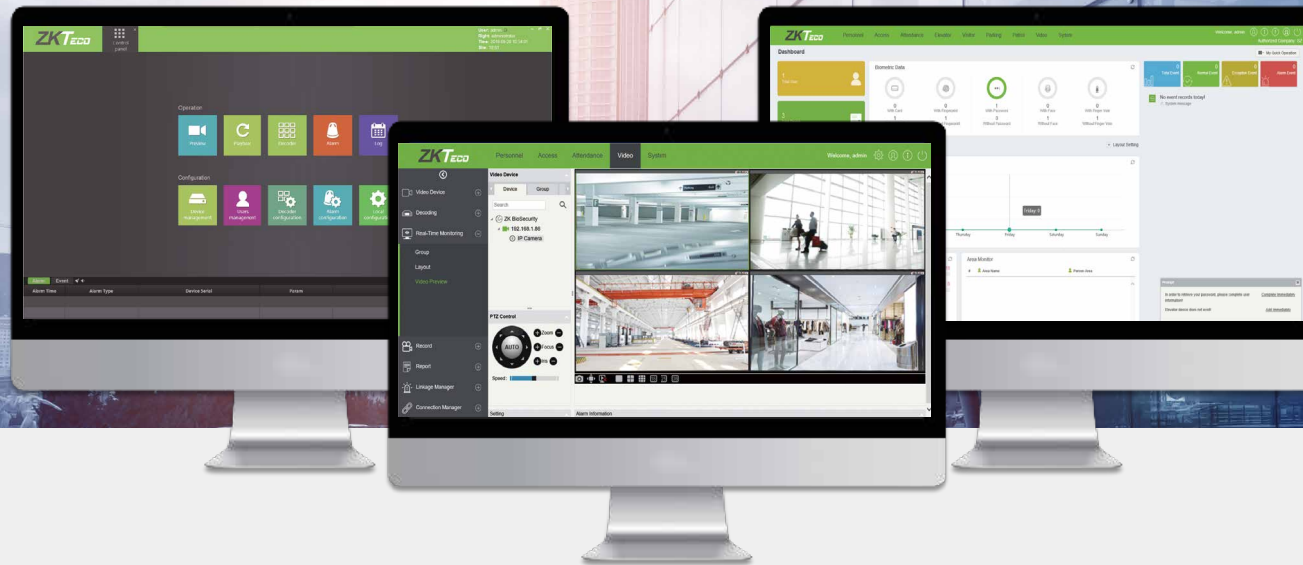

System Management Software

- ZKBio CVSecurity
- ZKBio Access IVS

- Antarvis 2.0 (VMS)
- Antarview Pro+ (APP)

System Management Software

AntarVis 2.0 (VMS)

- Up to 320 channels input
- User-friendly modular design GUI
- Support 64 channels preview synchronously each layout
- Support up to 1/4/9 channels playback synchronously
- Support 3D positioning and Fisheye camera
- Support smart search and e-Map
- Support decoder/TV wall and group management